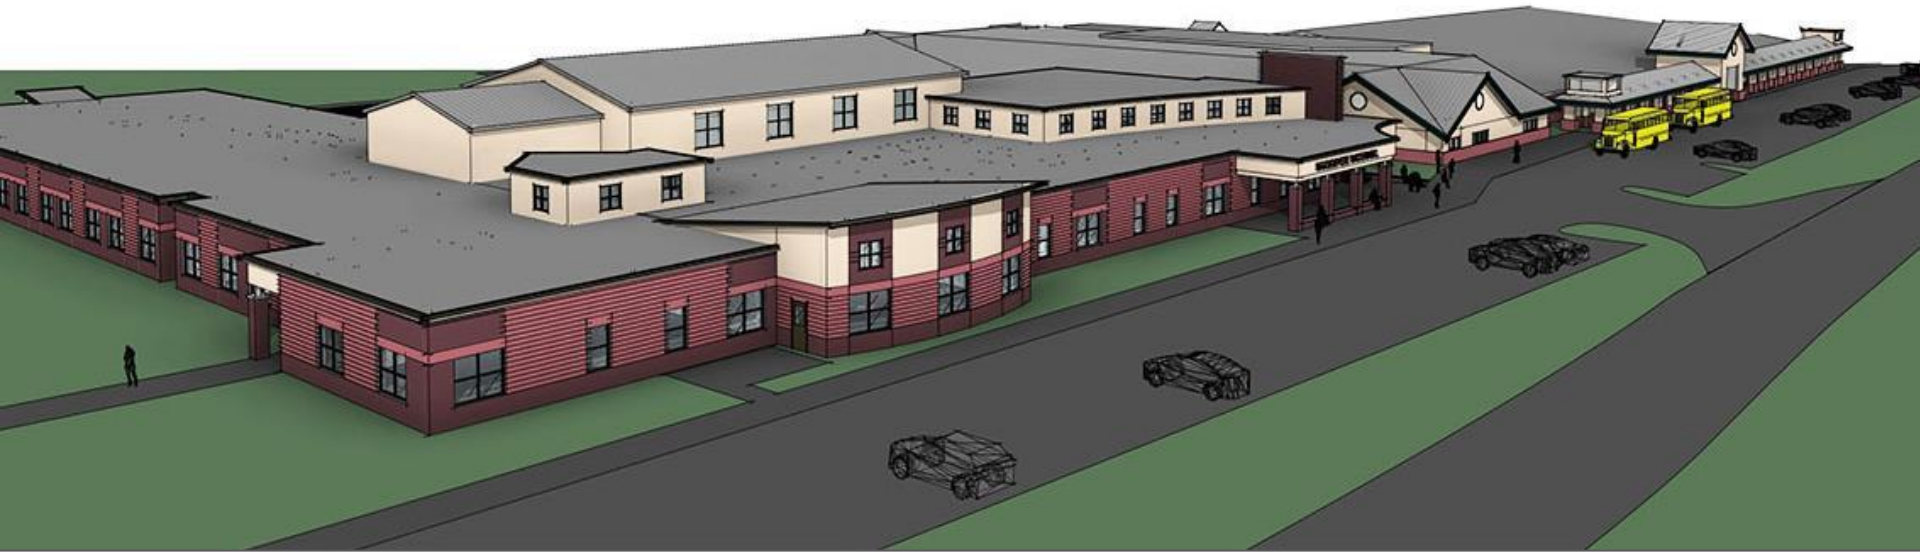

SUNAPEE SCHOOL

Department Legend

- CORE
- EDUCATIONAL SUPPORT
- FACILITIES SUPPORT
- GENERAL CLASSROOMS
- SPECIAL SERVICES
- SPECIALIZED CLASSROOM

Campus Parking Summary

On-Campus Parking	159 Spaces
Remote Student Parking	35 Spaces
Total Parking	194 Spaces

Pickup/Drop-off

- 7 Busses
- 20 Elementary School Parents
- 25 Middle School Parents

Proposed Elementary School

Sunapee Middle High School
Sunapee, New Hampshire

November 25, 2019

Tighe & Bond
Engineers | Environmental Specialists